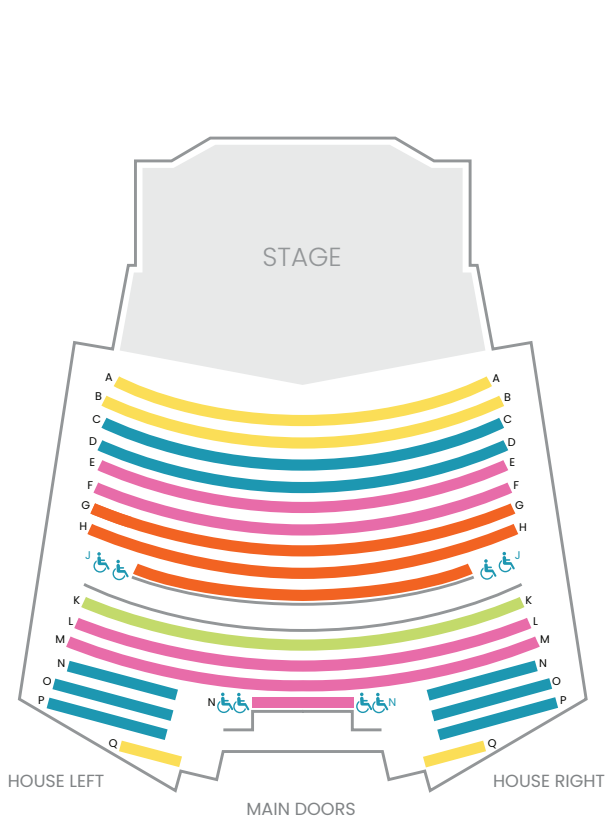

ROYAL THEATRE

Prices and Seating Maps subject to change.

MAIN FLOOR SEATING CHART

BALCONY SEATING CHART

SINGLE TICKETS	Loge	Premium	A+	A	B	C	Limited Visibility
Adult	\$145	\$123	\$98	\$87	\$60	\$29	Films in Concert Not shown on map
Senior	\$142	\$120	\$95	\$84	\$57	\$29	
Youth & Student*	\$125	\$103	\$78	\$67	\$40	\$29	
Season Special: Ray Chen*	\$245	\$198	\$165	\$130	\$88	\$47	
Season Finale: Shostakovich No. 7*	\$175	\$142	\$116	\$97	\$68	\$36	
♦Not available on subscription. Adult pricing only. Seating map is the same as above. *Must show valid Student ID.							
•Available on subscription. Adult pricing only. Seating map is the same as above.							
Film in Concert: Star Wars	\$145	\$123	\$98	\$87	\$60	\$36	\$25
Youth (U-18)	\$140	\$118	\$93	\$82	\$55	\$31	\$25
Film in Concert: Home Alone & How to Train Your Dragon	\$115	\$102	\$84	\$65	\$48	\$21	\$17
Youth (U-18)	\$100	\$87	\$79	\$60	\$42	\$21	\$17

More information on all Share the Music programs at victoriasymphony.ca/share-the-music-ticketing-programs/

FARQUHAR AT UVIC

Prices and Seating Maps subject to change.

MAIN FLOOR SEATING CHART – MAIN SEASON

BALCONY SEATING CHART – MAIN SEASON

MAIN FLOOR SEATING CHART – SEASON SPECIAL ♦

BALCONY SEATING CHART – SEASON SPECIAL ♦

SINGLE TICKETS	Premium (New)	A+	A	B	C
Adult	\$123	\$98	\$87	\$60	\$29
Senior	\$120	\$95	\$84	\$57	\$29
Youth & Student*	\$103	\$78	\$67	\$40	\$29
Season Special: Marc-André Hamelin ♦	\$130	\$107	\$92	\$65	\$47
Wagner/Maazel: The Ring Without Words •	\$142	\$116	\$97	\$68	\$36