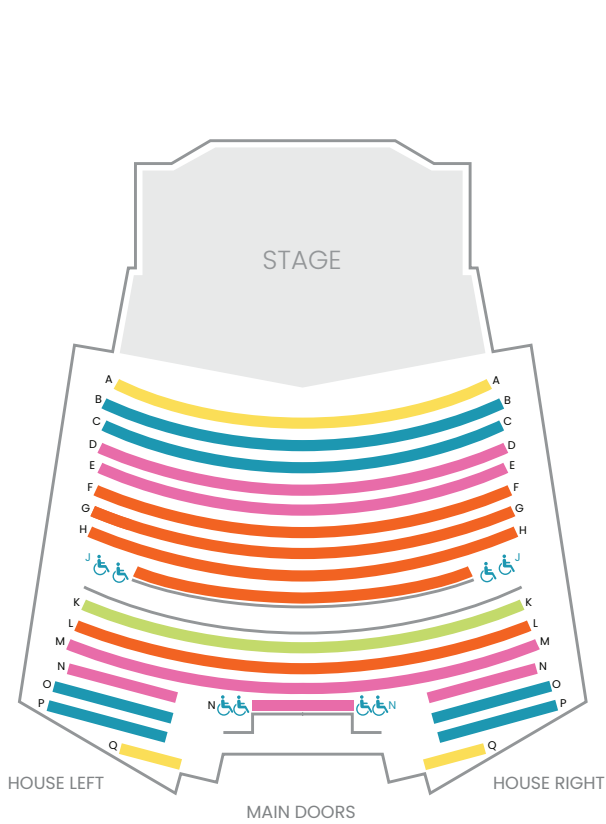

ROYAL THEATRE

Prices and Seating Maps subject to change.

MAIN FLOOR SEATING CHART

BALCONY SEATING CHART

SINGLE TICKETS	Loge	Premium	A+	A	B	C	Limited Visibility
Adult	\$145	\$123	\$98	\$87	\$60	\$29	Films in Concert Not shown on map
Senior	\$142	\$120	\$95	\$84	\$57	\$29	
Youth & Student*	\$125	\$103	\$78	\$67	\$40	\$29	
Season Special: Ray Chen*	\$245	\$198	\$165	\$130	\$88	\$47	
Season Finale: Shostakovich No. 7*	\$175	\$142	\$116	\$97	\$68	\$36	
♦Not available on subscription. Adult pricing only. Seating map is the same as above. *Must show valid Student ID.							
•Available on subscription. Adult pricing only. Seating map is the same as above.							
Film in Concert: Star Wars	\$145	\$123	\$98	\$87	\$60	\$36	\$25
Youth (U-18)	\$140	\$118	\$93	\$82	\$55	\$31	\$25
Film in Concert: Home Alone & How to Train Your Dragon	\$115	\$102	\$84	\$65	\$48	\$21	\$17
Youth (U-18)	\$100	\$87	\$79	\$60	\$42	\$21	\$17

More information on all Share the Music programs at victoriasymphony.ca/share-the-music-ticketing-programs/

FARQUHAR AT UVIC

Prices and Seating Maps subject to change.

MAIN FLOOR SEATING CHART – MAIN SEASON

BALCONY SEATING CHART – MAIN SEASON

MAIN FLOOR SEATING CHART – SEASON SPECIAL ♦

BALCONY SEATING CHART – SEASON SPECIAL ♦

SINGLE TICKETS	Premium (New)	A+	A	B	C
Adult	\$123	\$98	\$87	\$60	\$29
Senior	\$120	\$95	\$84	\$57	\$29
Youth & Student*	\$103	\$78	\$67	\$40	\$29
Season Special: Marc-André Hamelin ♦	\$130	\$107	\$92	\$65	\$47
Wagner/Maazel: The Ring Without Words •	\$142	\$116	\$97	\$68	\$36