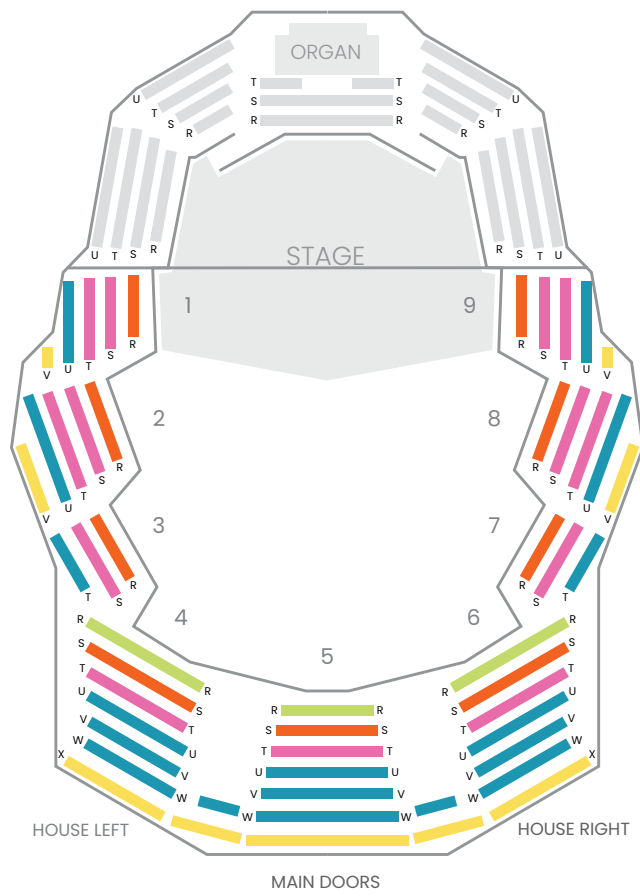

ROYAL THEATRE

Prices and Seating Maps subject to change.

MAIN FLOOR SEATING CHART

BALCONY SEATING CHART

SINGLE TICKETS	Loge	Premium	A+	A	B	C	Limited Visibility
Adult	\$145	\$123	\$98	\$87	\$60	\$29	Films in Concert Not shown on map
Senior	\$142	\$120	\$95	\$84	\$57	\$29	
Youth & Student*	\$125	\$103	\$78	\$67	\$40	\$29	
Season Special: Ray Chen*	\$245	\$198	\$165	\$130	\$88	\$47	
Season Finale: Shostakovich No. 7*	\$175	\$142	\$116	\$97	\$68	\$36	
♦Not available on subscription. Adult pricing only. Seating map is the same as above. *Must show valid Student ID.							
•Available on subscription. Adult pricing only. Seating map is the same as above.							
Film in Concert: Star Wars	\$145	\$123	\$98	\$87	\$60	\$36	\$25
Youth (U-18)	\$140	\$118	\$93	\$82	\$55	\$31	\$25
Film in Concert: Home Alone & How to Train Your Dragon	\$115	\$102	\$84	\$65	\$48	\$21	\$17
Youth (U-18)	\$100	\$87	\$79	\$60	\$42	\$21	\$17

More information on all Share the Music programs at victoriasymphony.ca/share-the-music-ticketing-programs/

FARQUHAR AT UVIC

Prices and Seating Maps subject to change.

MAIN FLOOR SEATING CHART – MAIN SEASON

BALCONY SEATING CHART – MAIN SEASON

MAIN FLOOR SEATING CHART – SEASON SPECIAL ♦

BALCONY SEATING CHART – SEASON SPECIAL ♦

SINGLE TICKETS	Premium (New)	A+	A	B	C
Adult	\$123	\$98	\$87	\$60	\$29
Senior	\$120	\$95	\$84	\$57	\$29
Youth & Student*	\$103	\$78	\$67	\$40	\$29
Season Special: Marc-André Hamelin ♦	\$130	\$107	\$92	\$65	\$47
Wagner/Maazel: The Ring Without Words •	\$142	\$116	\$97	\$68	\$36