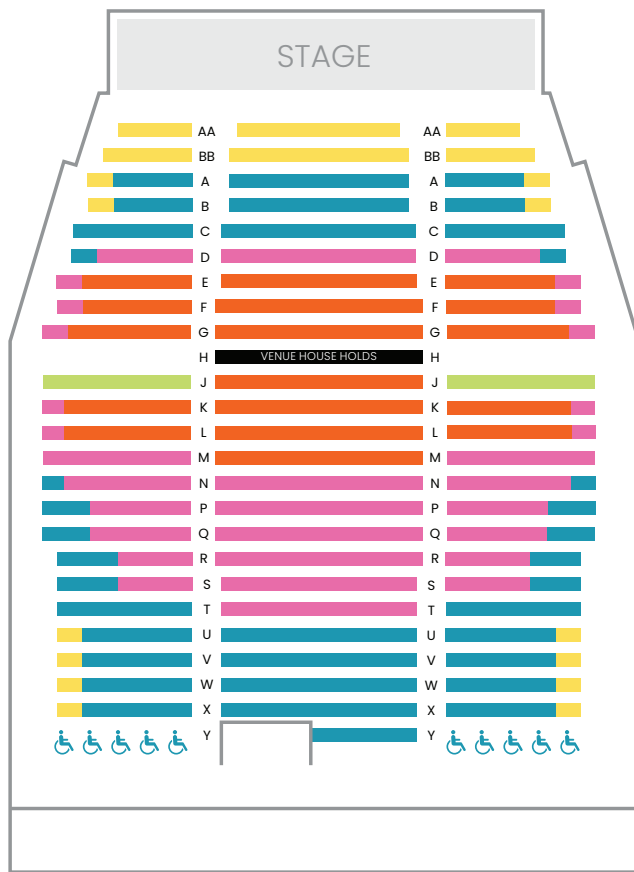

ROYAL THEATRE

Prices and Seating Maps subject to change.

MAIN FLOOR SEATING CHART

BALCONY SEATING CHART

SINGLE TICKETS	Loge	Premium	A+	A	B	C	Limited Visibility
Adult	\$145	\$123	\$98	\$87	\$60	\$29	Films in Concert Not shown on map
Senior	\$142	\$120	\$95	\$84	\$57	\$29	
Youth & Student*	\$125	\$103	\$78	\$67	\$40	\$29	
Season Special: Ray Chen*	\$245	\$198	\$165	\$130	\$88	\$47	
Season Finale: Shostakovich No. 7*	\$175	\$142	\$116	\$97	\$68	\$36	
♦Not available on subscription. Adult pricing only. Seating map is the same as above. *Must show valid Student ID.							
•Available on subscription. Adult pricing only. Seating map is the same as above.							
Film in Concert: Star Wars	\$145	\$123	\$98	\$87	\$60	\$36	\$25
Youth (U-18)	\$140	\$118	\$93	\$82	\$55	\$31	\$25
Film in Concert: Home Alone & How to Train Your Dragon	\$115	\$102	\$84	\$65	\$48	\$21	\$17
Youth (U-18)	\$100	\$87	\$79	\$60	\$42	\$21	\$17

Films in Concert are not available on subscription. Adult and Youth pricing only. Seating charts may vary.

CHRIST CHURCH CATHEDRAL

General Admission.
Included in subscription purchase discount.

MESSIAH BY CANDLELIGHT TAUSK – BACH'S MASS IN B MINOR

BALCONY SEATING CHART – MAIN SEASON

MAIN FLOOR SEATING CHART – SEASON SPECIAL ♦

BALCONY SEATING CHART – SEASON SPECIAL ♦

SINGLE TICKETS	Premium (New)	A+	A	B	C
Adult	\$123	\$98	\$87	\$60	\$29
Senior	\$120	\$95	\$84	\$57	\$29
Youth & Student*	\$103	\$78	\$67	\$40	\$29
Season Special: Marc-André Hamelin ♦	\$130	\$107	\$92	\$65	\$47
Wagner/Maazel: The Ring Without Words •	\$142	\$116	\$97	\$68	\$36

* Must show valid Student ID.

♦ Not available on subscription. Adult pricing only

• Available on subscription. Adult pricing only.

Seating map is the same as 'Main Season' map above.