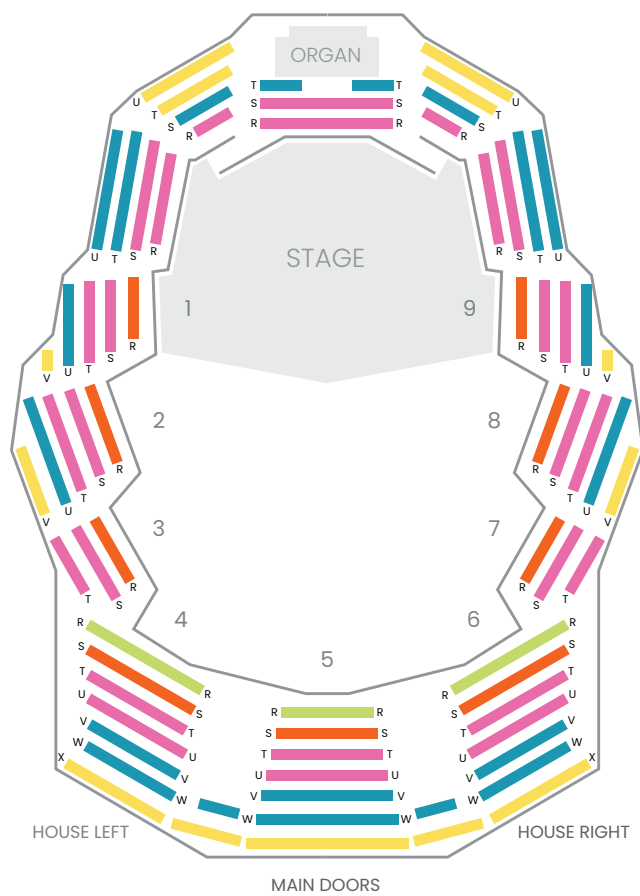

ROYAL THEATRE

Prices and Seating Maps subject to change.

MAIN FLOOR SEATING CHART

BALCONY SEATING CHART

SINGLE TICKETS	Loge	Premium	A+	A	B	C	Limited Visibility
Adult	\$145	\$123	\$98	\$87	\$60	\$29	Films in Concert Not shown on map
Senior	\$142	\$120	\$95	\$84	\$57	\$29	
Youth & Student*	\$125	\$103	\$78	\$67	\$40	\$29	
Season Special: Ray Chen*	\$245	\$198	\$165	\$130	\$88	\$47	
Season Finale: Shostakovich No. 7*	\$175	\$142	\$116	\$97	\$68	\$36	
♦Not available on subscription. Adult pricing only. Seating map is the same as above. *Must show valid Student ID.							
•Available on subscription. Adult pricing only. Seating map is the same as above.							
Film in Concert: Star Wars	\$145	\$123	\$98	\$87	\$60	\$36	\$25
Youth (U-18)	\$140	\$118	\$93	\$82	\$55	\$31	\$25
Film in Concert: Home Alone & How to Train Your Dragon	\$115	\$102	\$84	\$65	\$48	\$21	\$17
Youth (U-18)	\$100	\$87	\$79	\$60	\$42	\$21	\$17

More information on all Share the Music programs at victoriasymphony.ca/share-the-music-ticketing-programs/

FARQUHAR AT UVIC

Prices and Seating Maps subject to change.

MAIN FLOOR SEATING CHART – MAIN SEASON

BALCONY SEATING CHART – MAIN SEASON

MAIN FLOOR SEATING CHART – SEASON SPECIAL ♦

BALCONY SEATING CHART – SEASON SPECIAL ♦

SINGLE TICKETS	Premium (New)	A+	A	B	C
Adult	\$123	\$98	\$87	\$60	\$29
Senior	\$120	\$95	\$84	\$57	\$29
Youth & Student*	\$103	\$78	\$67	\$40	\$29
Season Special: Marc-André Hamelin ♦	\$130	\$107	\$92	\$65	\$47
Wagner/Maazel: The Ring Without Words •	\$142	\$116	\$97	\$68	\$36