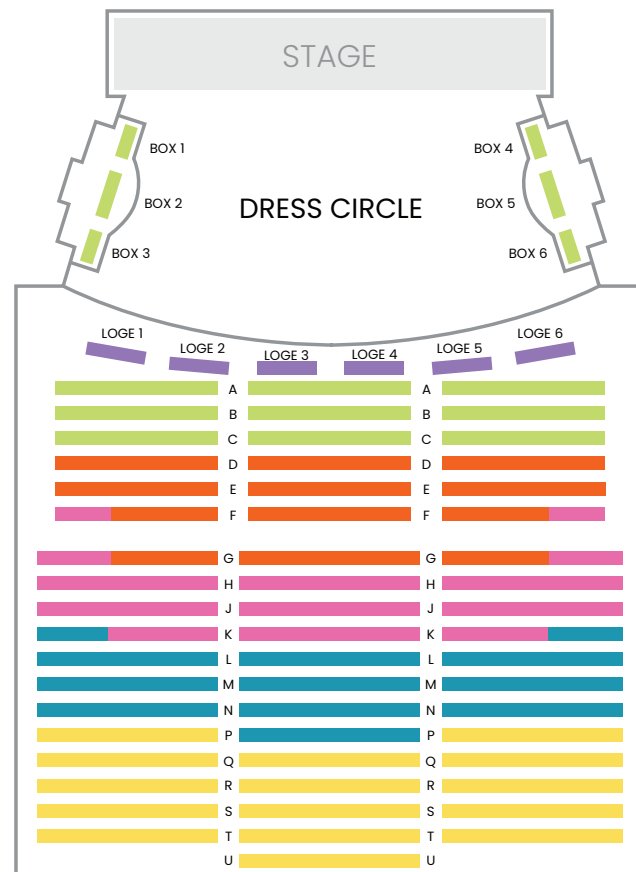

ROYAL THEATRE

Prices and Seating Maps subject to change.

MAIN FLOOR SEATING CHART

BALCONY SEATING CHART

SINGLE TICKETS	Loge	Premium	A+	A	B	C	Limited Visibility
Adult	\$145	\$123	\$98	\$87	\$60	\$29	Films in Concert Not shown on map
Senior	\$142	\$120	\$95	\$84	\$57	\$29	
Youth & Student*	\$125	\$103	\$78	\$67	\$40	\$29	
Season Special: Ray Chen*	\$245	\$198	\$165	\$130	\$88	\$47	
Season Finale: Shostakovich No. 7*	\$175	\$142	\$116	\$97	\$68	\$36	
♦Not available on subscription. Adult pricing only. Seating map is the same as above. *Must show valid Student ID.							
•Available on subscription. Adult pricing only. Seating map is the same as above.							
Film in Concert: Star Wars	\$145	\$123	\$98	\$87	\$60	\$36	\$25
Youth (U-18)	\$140	\$118	\$93	\$82	\$55	\$31	\$25
Film in Concert: Home Alone & How to Train Your Dragon	\$115	\$102	\$84	\$65	\$48	\$21	\$17
Youth (U-18)	\$100	\$87	\$79	\$60	\$42	\$21	\$17

Films in Concert are not available on subscription. Adult and Youth pricing only. Seating charts may vary.

CHRIST CHURCH CATHEDRAL

General Admission.
Included in subscription purchase discount.

MESSIAH BY CANDLELIGHT TAUSK – BACH'S MASS IN B MINOR

BALCONY SEATING CHART – MAIN SEASON

MAIN FLOOR SEATING CHART – SEASON SPECIAL ♦

BALCONY SEATING CHART – SEASON SPECIAL ♦

SINGLE TICKETS	Premium (New)	A+	A	B	C
Adult	\$123	\$98	\$87	\$60	\$29
Senior	\$120	\$95	\$84	\$57	\$29
Youth & Student*	\$103	\$78	\$67	\$40	\$29
Season Special: Marc-André Hamelin ♦	\$130	\$107	\$92	\$65	\$47
Wagner/Maazel: The Ring Without Words •	\$142	\$116	\$97	\$68	\$36

* Must show valid Student ID.

♦ Not available on subscription. Adult pricing only

• Available on subscription. Adult pricing only.

Seating map is the same as 'Main Season' map above.